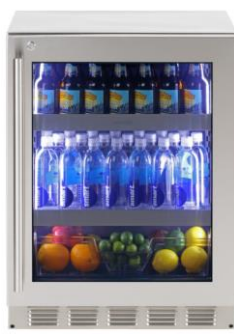

Glass Door – 24" Indoor Residential & Commercial
SBCR24SS - $3,499
SBCR24PR - $3,499